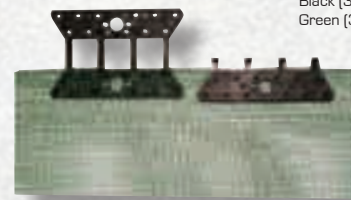

Red - ACCES0075
 Yellow - ACCES0076
 Green - ACCES0077
 Blue - ACCES0078
 Smoke - ACCES0079

SITE TAPE

Durable 6" wide plastic tape features Powerball logo and "GOGGLES ON" text. (350M)

SACCE0025

200 SHOT HOPPERS

High quality Arrow Precision 200 shot hoppers. Feature spring loaded replaceable lid and collar. Available in red, orange, green, blue and black.

AP 200 Shot Hopper Green - PLAST0036
 AP 200 Shot Hopper Orange - PLAST0037

AP 200 Shot Hopper Blue - PLAST0038
 AP 200 Shot Hopper Red - PLAST0039
 AP 200 Shot Hopper Black - PLAST0040

100 SHOT POT

Tough pot with spring loaded replaceable lid and collar. black, orange

Black - PLAST0004
 Orange - PLAST0006
 Lid - PLAST0045

BARREL PLUG

PLAST0050

NETING

Close-weave netting for site use. 3m x 50m. Black and green available.

Black (3M X 50M) - SACCE0031
 Green (3M x 50M) - SACCE0030

NETTING CLIPS

Tough plastic clips securely fasten the top of netting for use on sites.