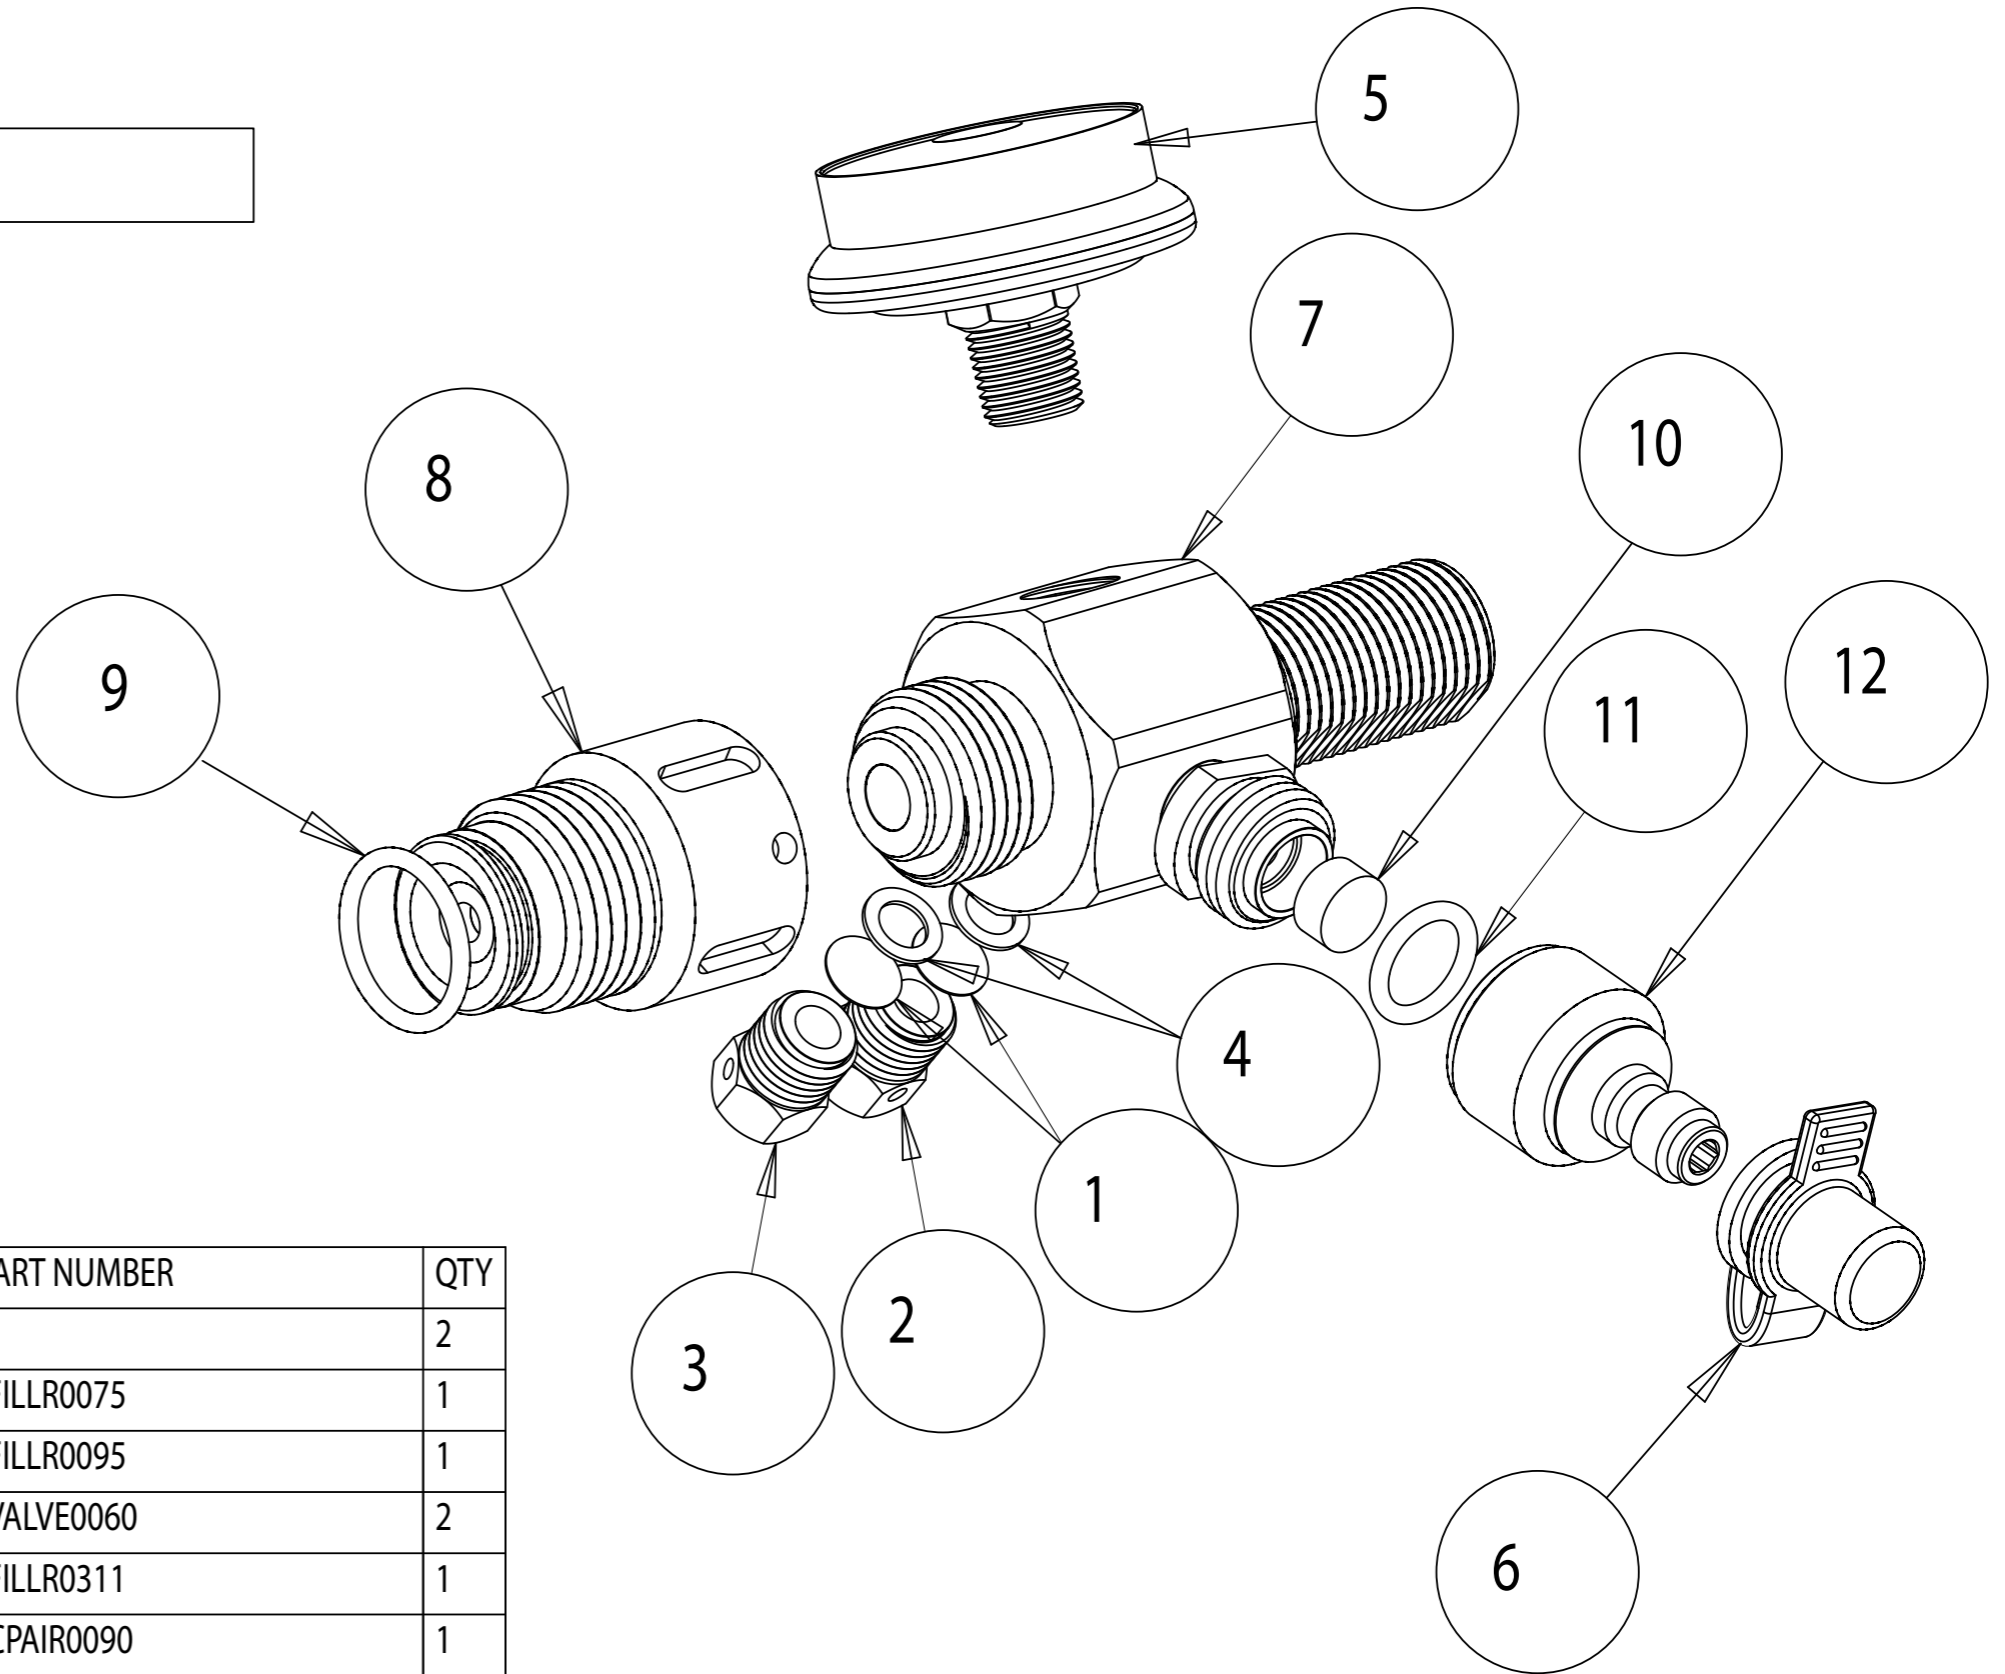

# DUAL BURST DISC REGULATOR

NOTE:-  
BURST DISC'S TO SUIT CAP COLOUR:-

RED = 4500PSI (300BAR) - AP63/FILLR0085  
BLUE = 3000PSI (232BAR) - AP43/FILLR0080

GREEN = LOW PRESSURE - AP18/FILLR0100  
FOR ON GUN FILLING USE - AP28/VALVE0055

No	DESCRIPTION	PART NUMBER	QTY
1	BURST DISC - SEE NOTE		2
2	BURST DISC CAP BLUE	FILLR0075	1
3	BURST DISC CAP LP GREEN	FILLR0095	1
4	COPPER WASHER	VALVE0060	2
5	DECALED GAUGE	FILLR0311	1
6	FILTER NIPPLE COVER	CPAIR0090	1
7	REG BODY DUAL		1
8	REG TOP CAP		1
9	TOP O RING ASTM	VALVE0030	1
10	SINTERED FILTER	CPAIR0095	1
11	QUAD RING	CPAIR0091	1
12	FILTER RETAINING BODY	REG0145	1